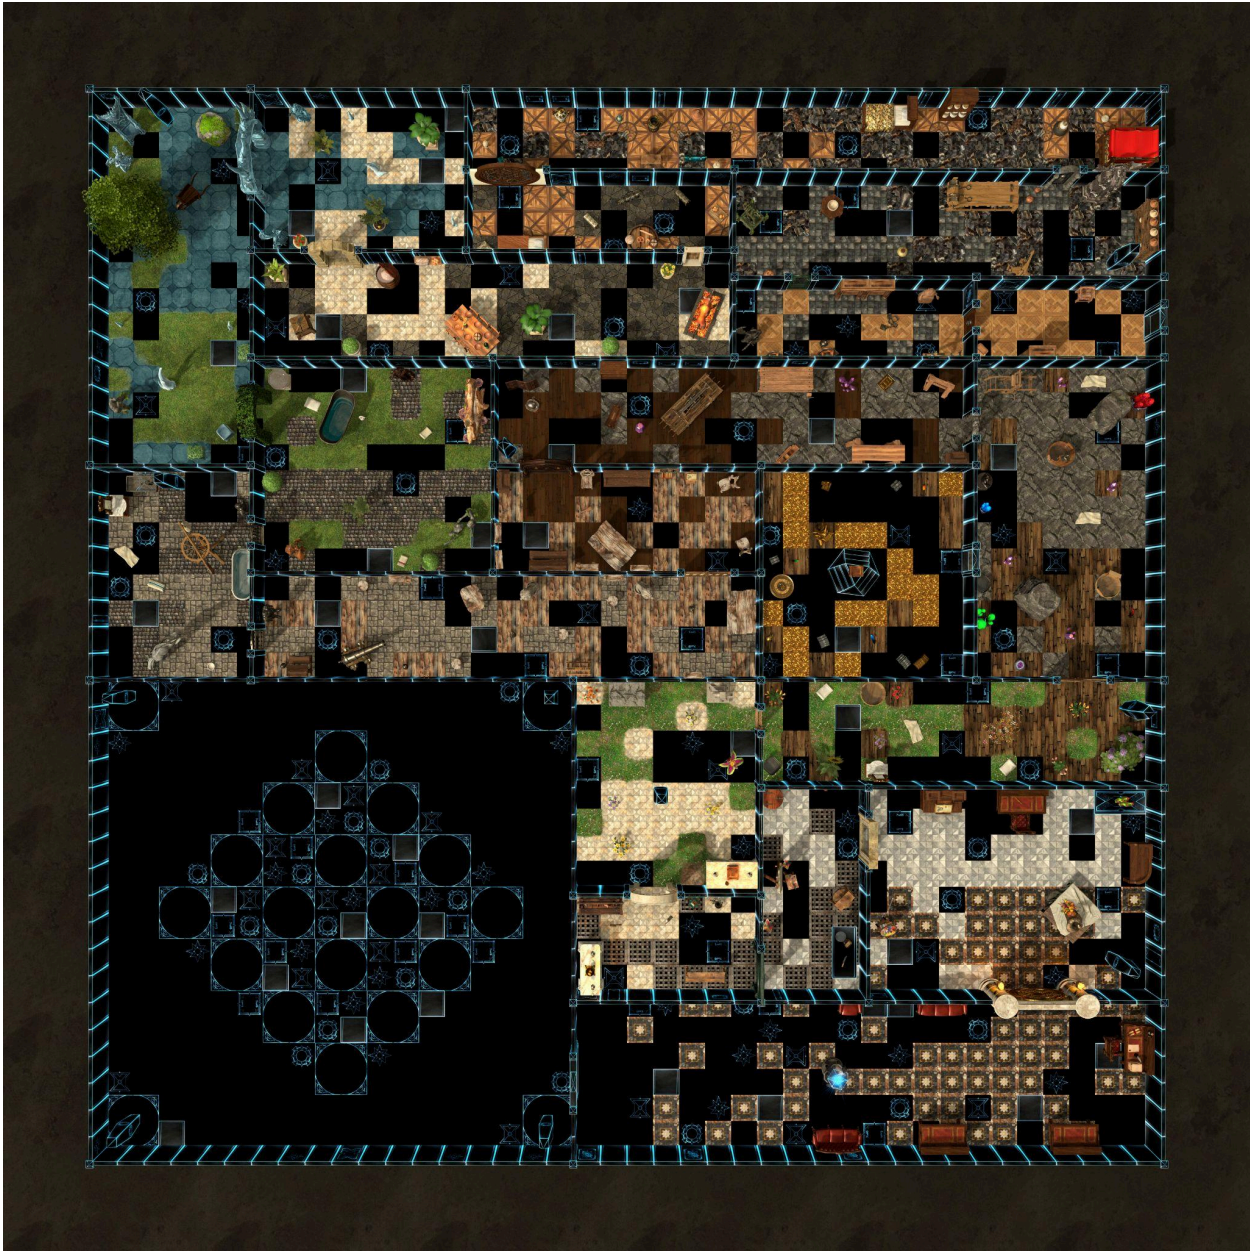

The Maps:

Corridor of Planar Chaos: